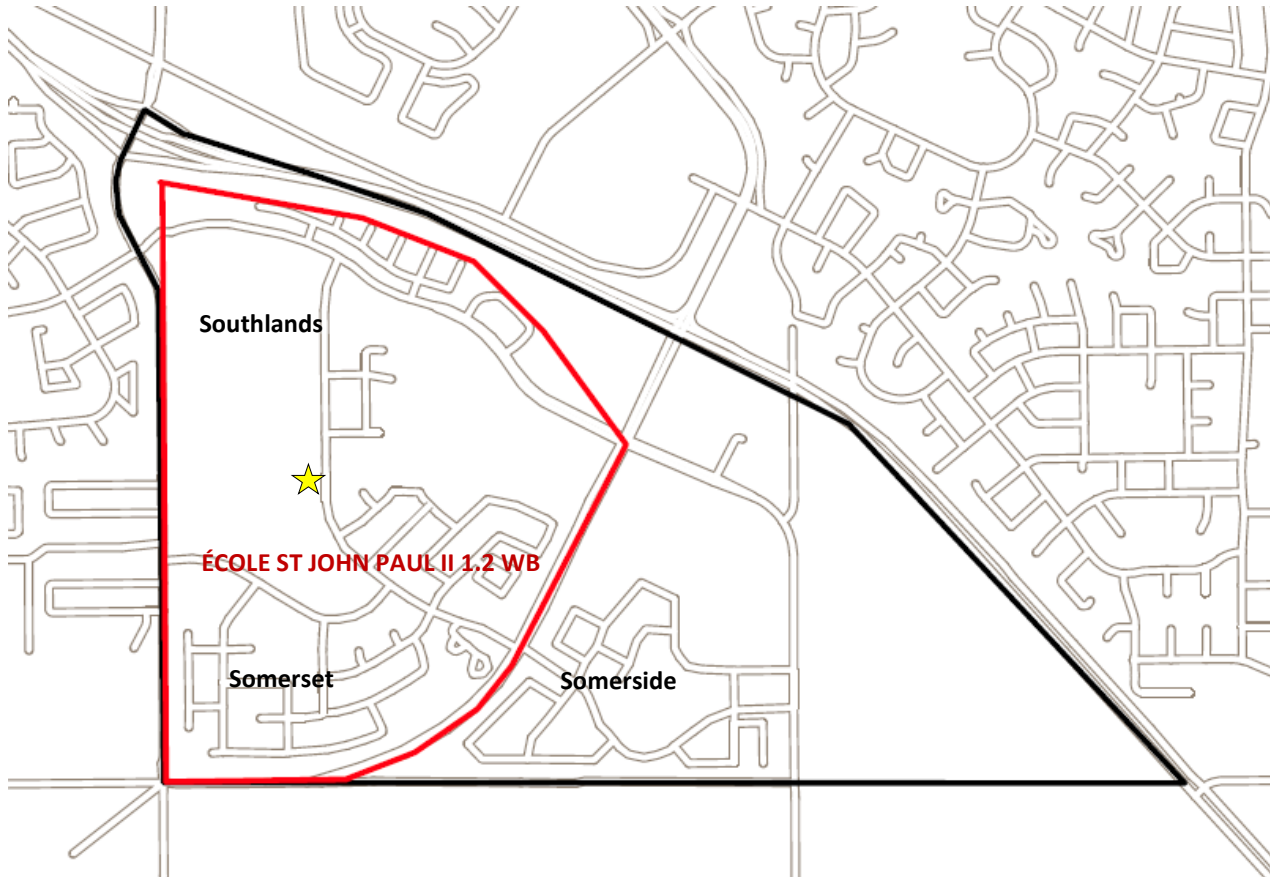

École St. John Paul II School

(French & English Immersion)
 Kindergarten to Grade 6
 4802 Southlands Drive SE

- red area indicates 1.2 km walk boundary

English Attendance Area: All students in areas East of 13th Avenue and Southlands. All students in Dunmore. All students East of Medicine Hat South of Hwy #41A. All students in area West of Medicine Hat South of Hwy #1. All students South of South Boundary Road.

All division attendance zones for French Immersion

* Desert Blume is not include in Ecole St. John Paul II School Attendance Area.