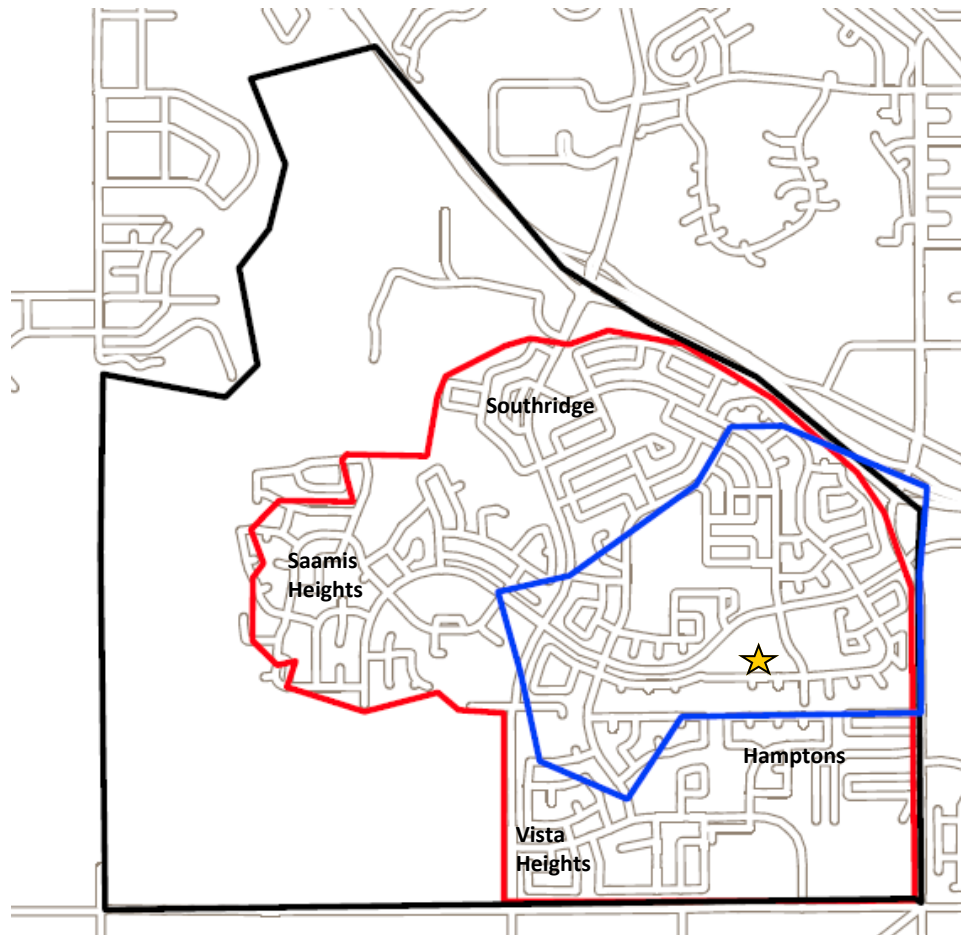

Notre Dame Academy

Grades 6 to 9

646 Spruce Way SE

Blue line - 1.0km walk boundary
(grade 6 only)

Red line - 2.0 km walk boundary
(grade 7-9 only)

Black line - school boundary
(ALL grades)

All students in South Ridge, Saamis Heights, Vista Heights and Hamptons.

All division attendance zones for Sports Academy.

Flex zone area – All students living in Desert Blume may attend either St. Mary's (Gr.6-9), or Notre Dame (Gr.6-9) with transportation provided.