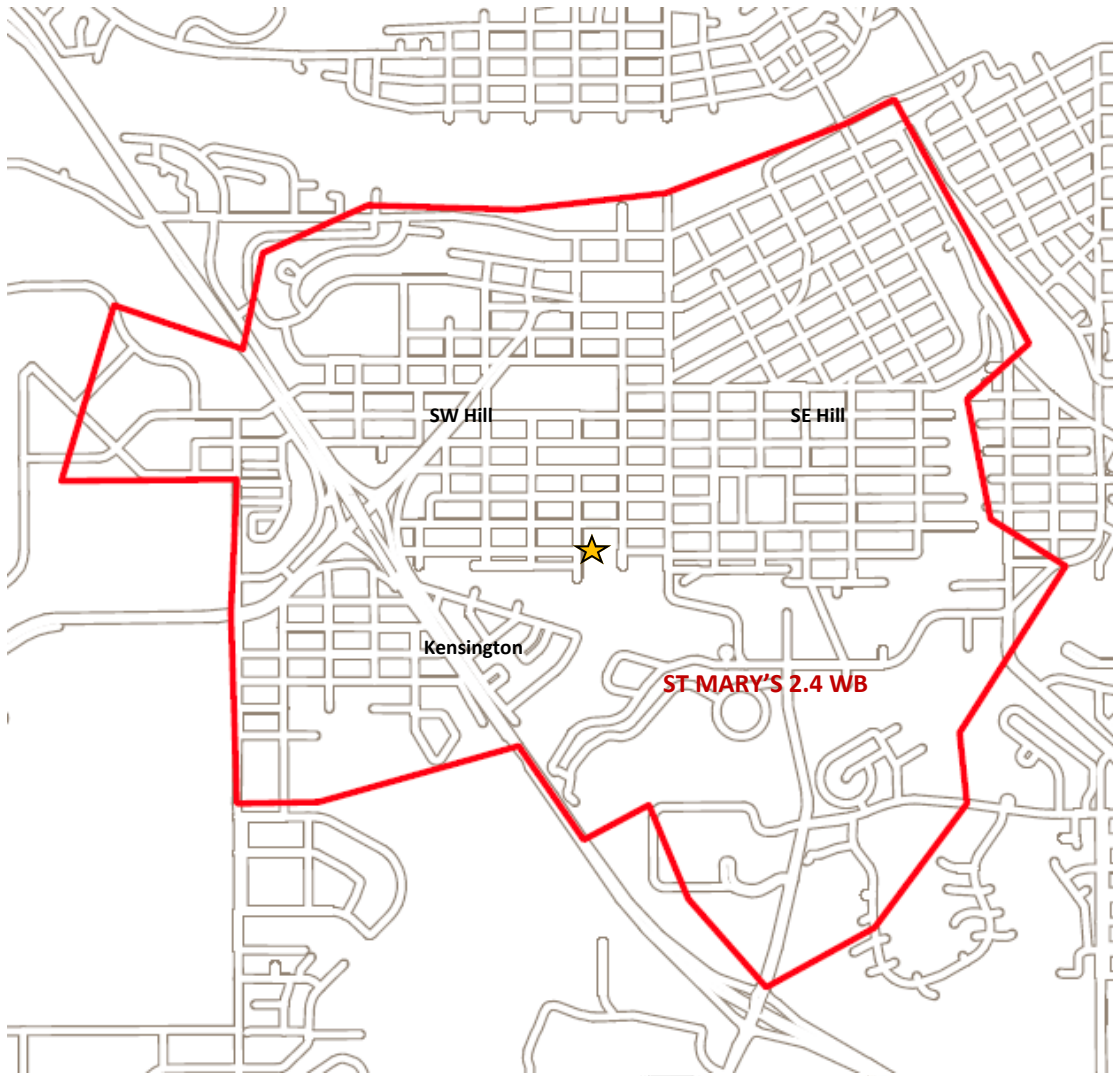

St. Mary's School

Grades 7 to 9

155 - 11th Street SW

- red line indicates 2.4 km walk boundary

All division attendance zones for Fine Arts & French Immersion

All division attendance zones (with the exception of Hamptons, Southridge, Saamis Heights, Vista Heights and Hamptons).

All division attendance zones for Fine Arts Academy and French Immersion (Gr.7-9).