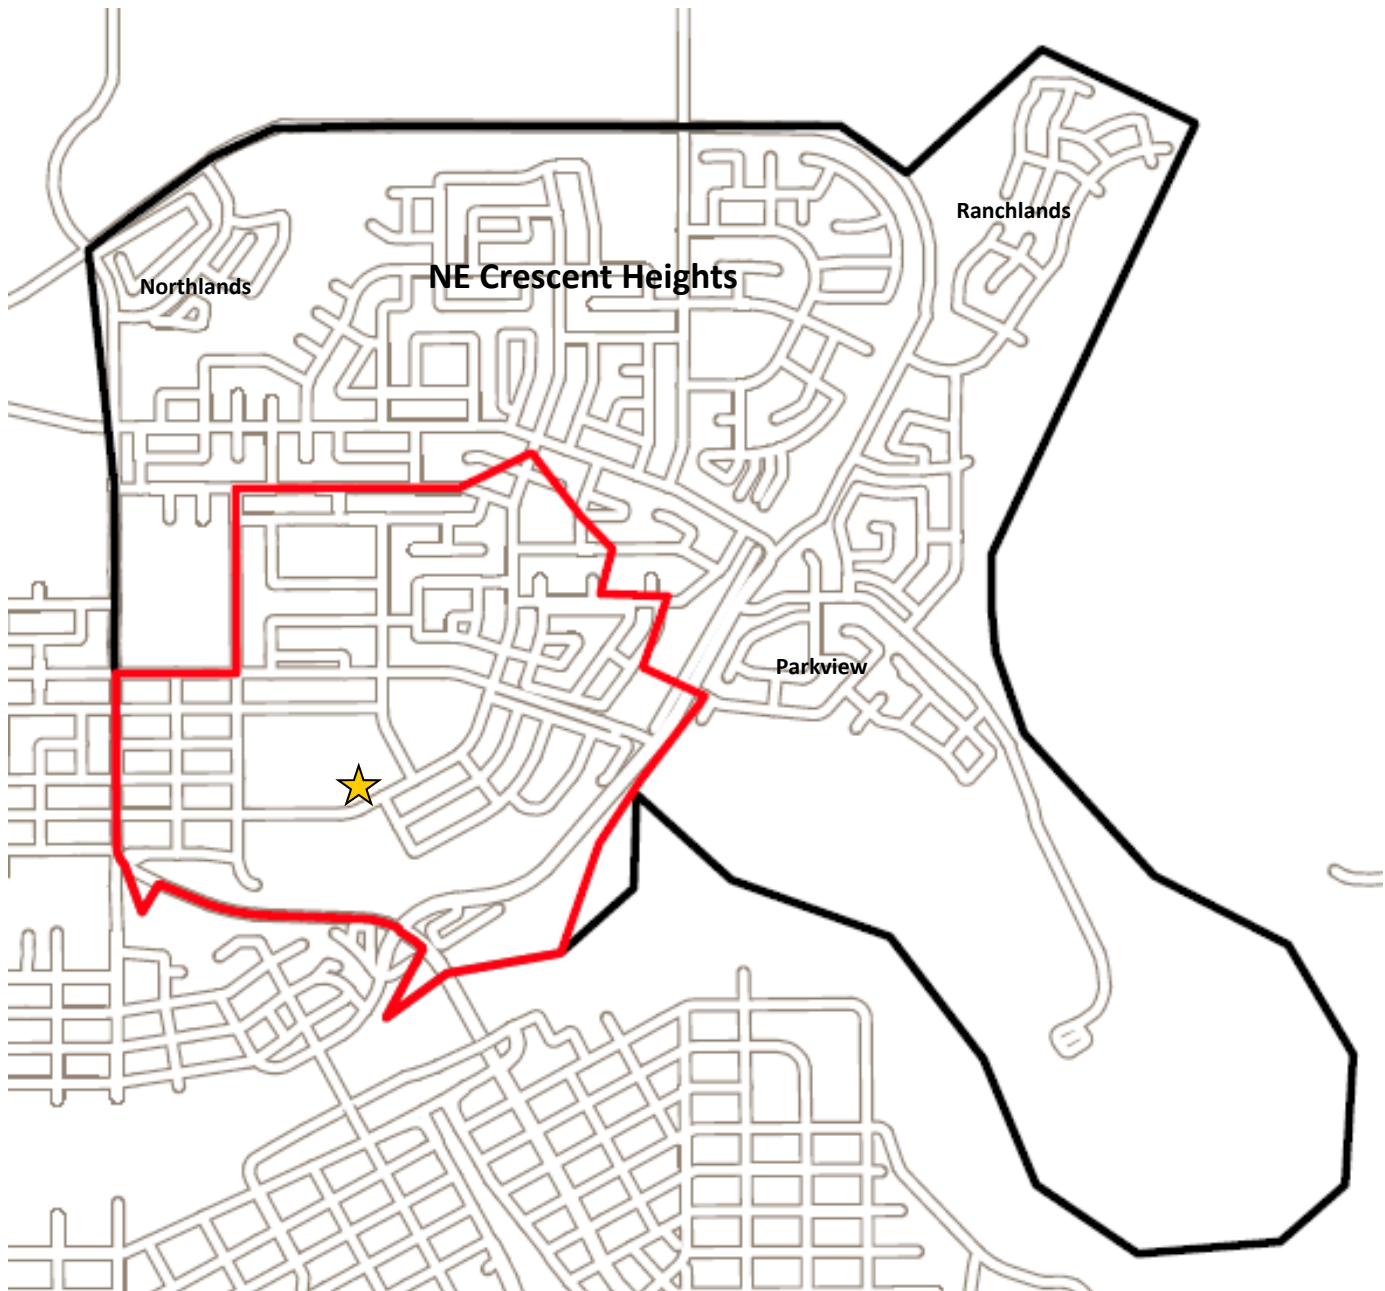

St. Francis Xavier School

Kindergarten to Grade 6

318 - 8th Street NE

***red line indicates 1.2 km walk boundary**

*** black line indicates school boundary**

All students in Crescent Heights East of Division Avenue North, Parkview, Ranchlands and Northlands.

Flex Zone Area – All students in NE Crescent Heights East of Division Avenue North, Parkview, Ranchlands and Northlands can attend either St. Francis Xavier School or St. Michael's School with transportation provided.