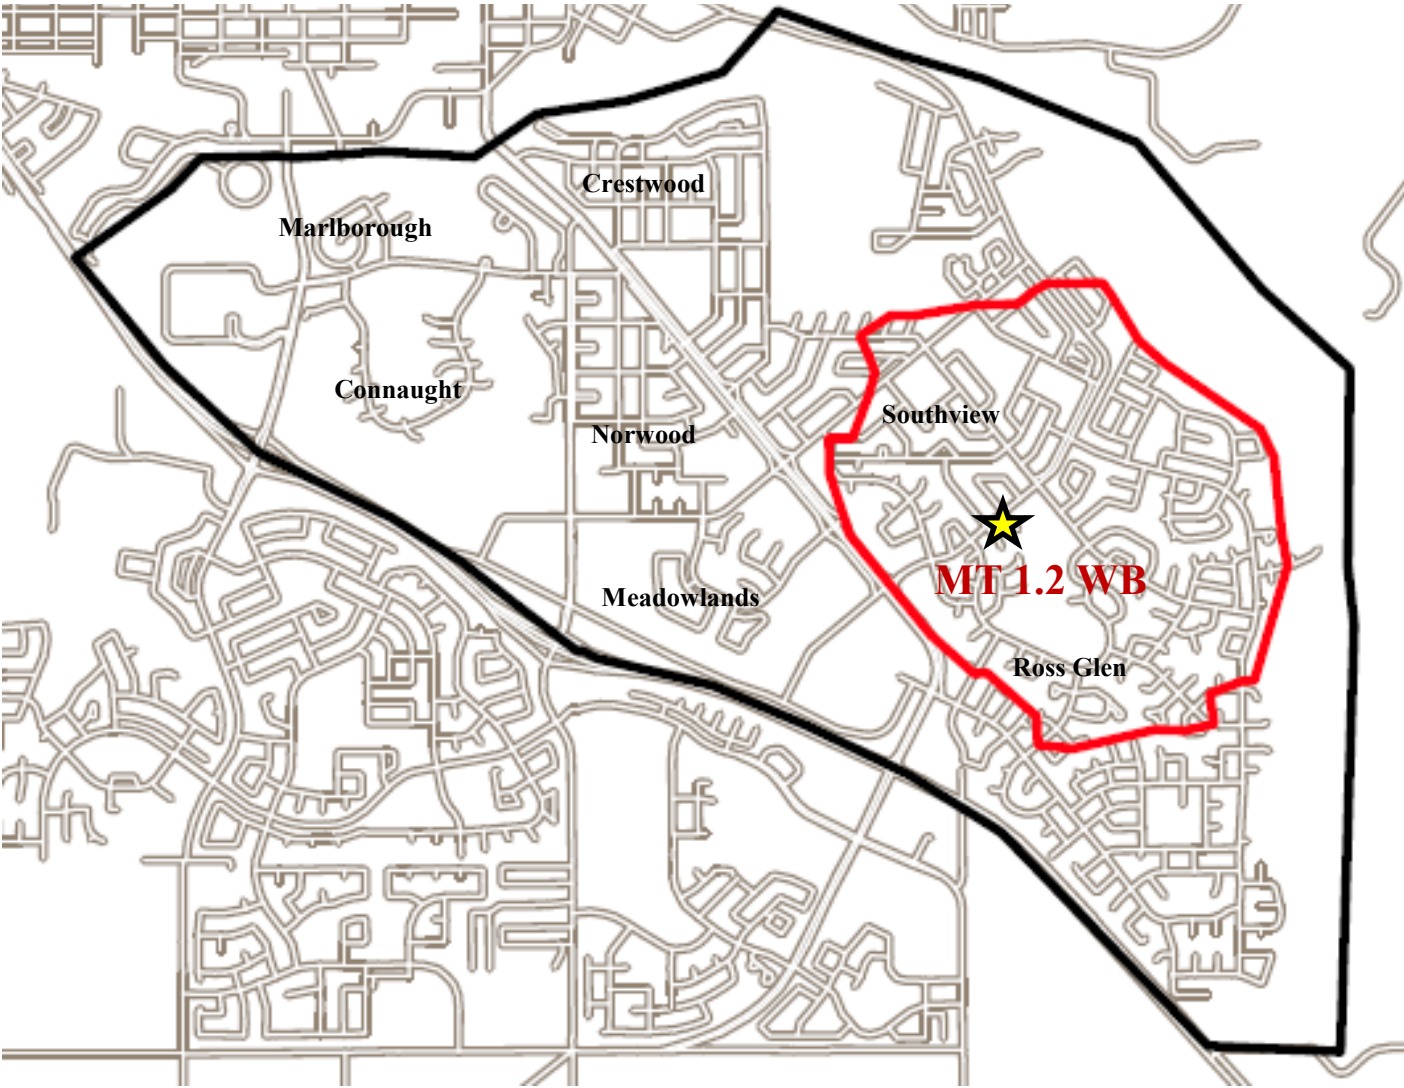

Mother Teresa School

Kindergarten to Grade 6

235 Cameron Road SE

*red line indicates 1.2 km walk boundary

*black line indicates school boundary

All students in Connaught, Crestwood, Marlborough, Meadowlands, Norwood, Ross Glen & Southview.