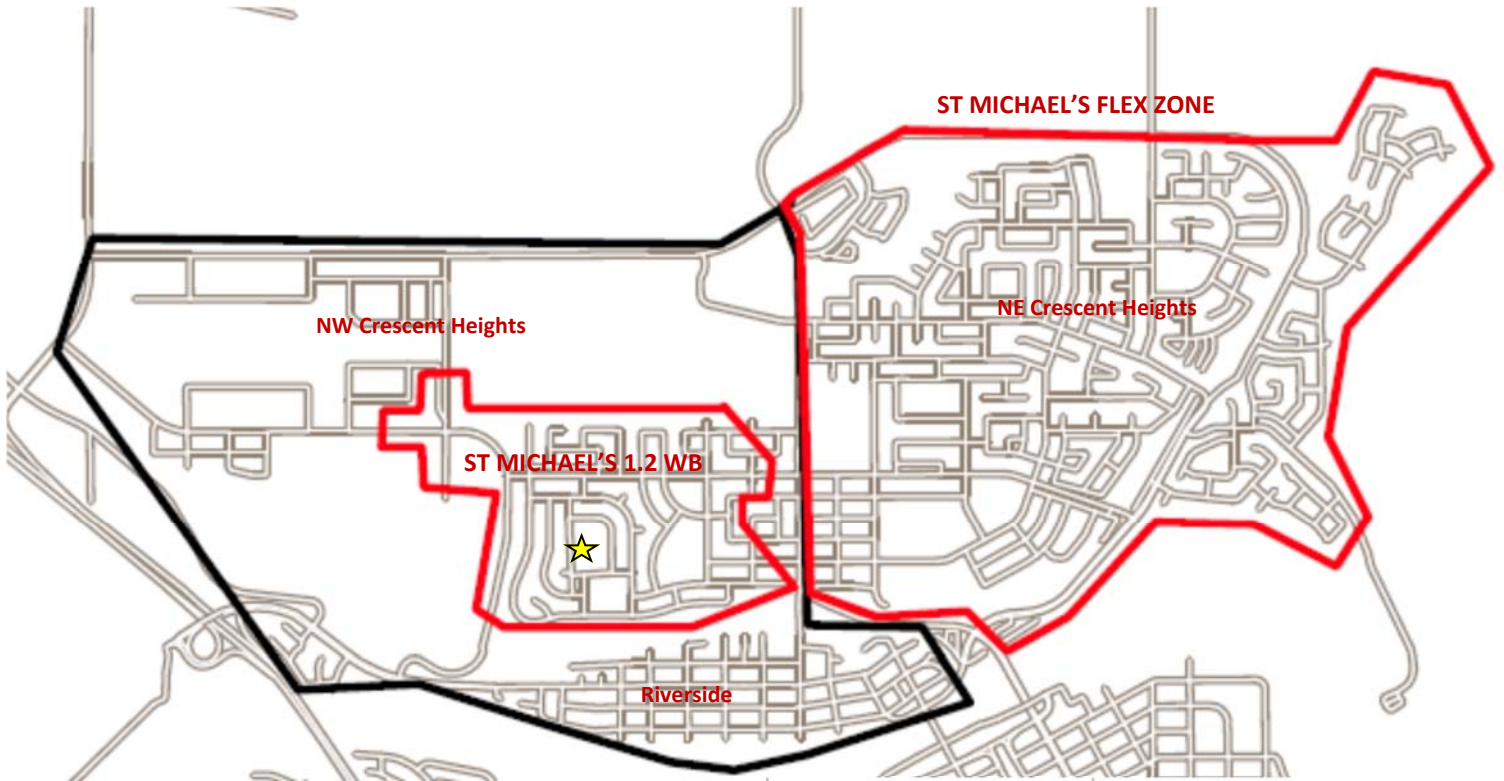

St. Michael's School
Kindergarten to Grade 6
865 Black Blvd NW

* red line indicates 1.2 km walk boundary
& NE Crescent Heights "flex zone"

* black line indicates school boundary

All students in Crescent Heights west of Division Avenue. All students in Riverside. All students in Redcliff and area West and North of the Saskatchewan River.

Flex Zone Area – All students in Crescent Heights East of Division Avenue North, Parkview, Ranchlands and Northlands can attend either St. Michael's School or St. Francis Xavier with transportation provided.