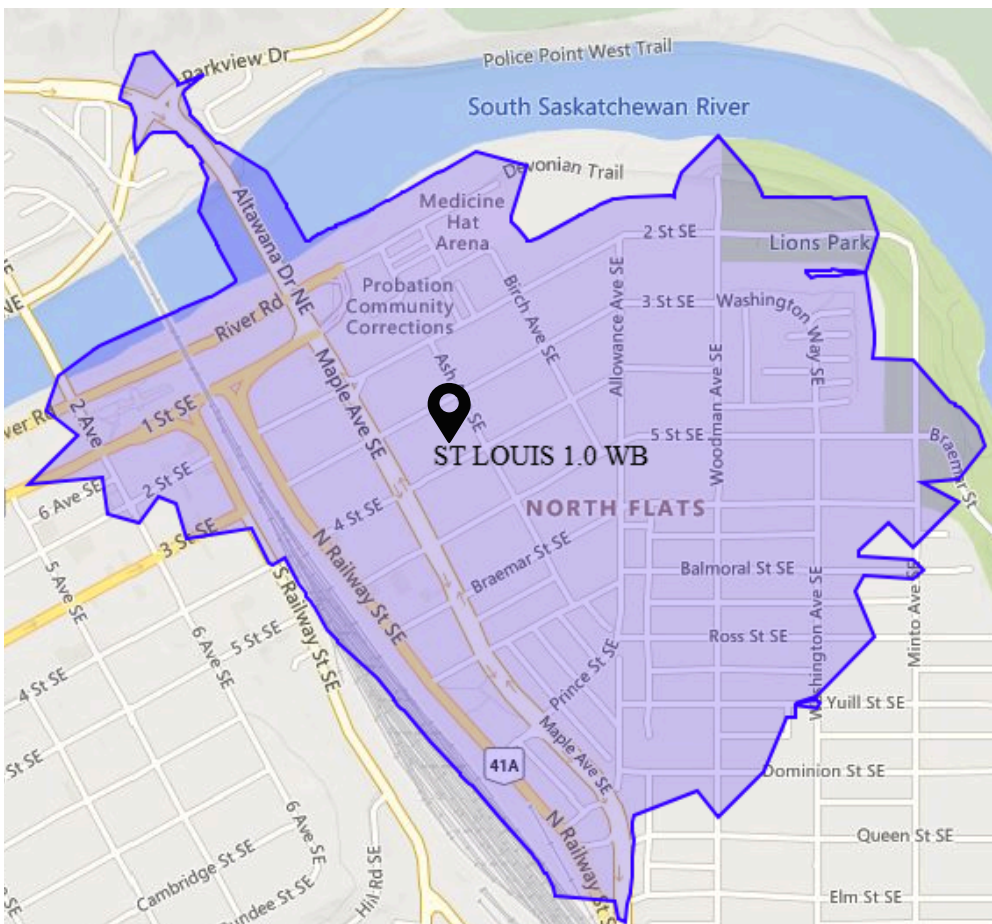

St. Louis School Kindergarten to Grade 6 861 4 Street SE

School Attendance Boundary:

All students in North and South Flats, SE and SW Hill, Harlow, River Heights, Kensington, Tower Estates, Cottonwood & Wild Rose Trailer Court area. All students living in area East of Medicine Hat who are North of Hwy #41A and South of Saskatchewan River.

Blue area indicates 1.0km walk boundary