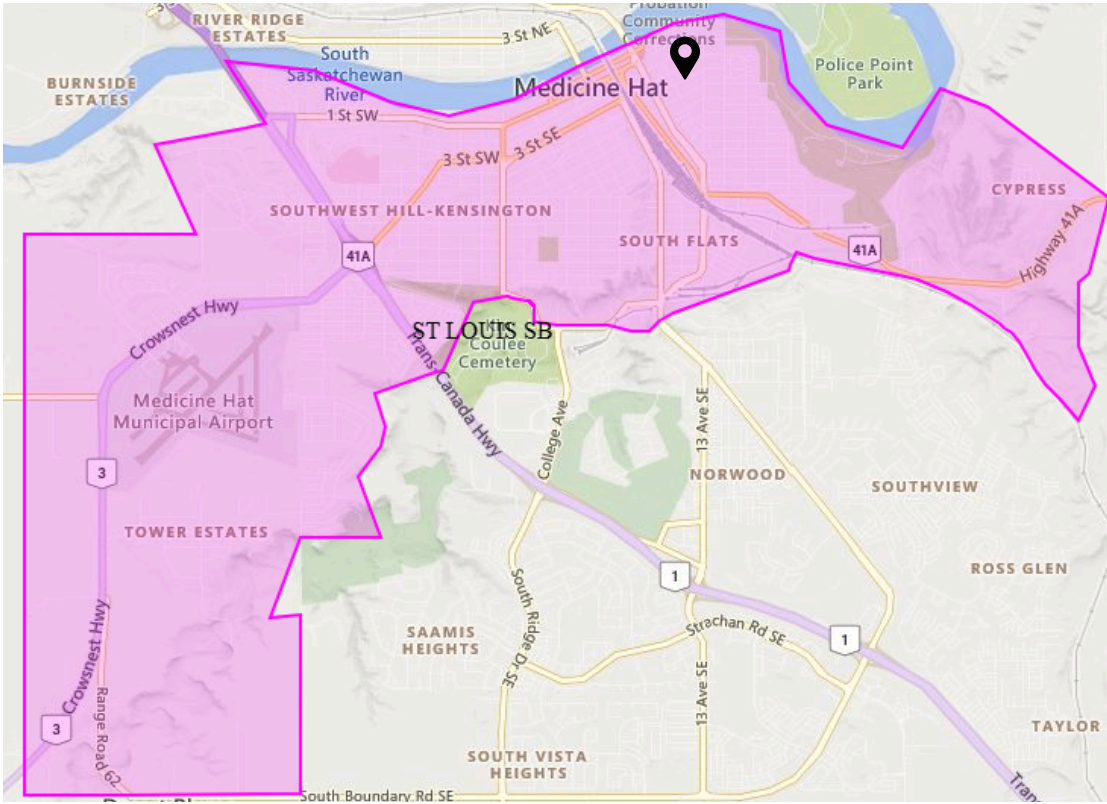

St. Louis School Kindergarten to Grade 6 861 4 Street SE

School Attendance Boundary:

All students in North and South Flats, SE and SW Hill, Harlow, River Heights, Kensington, Tower Estates, Cottonwood & Wild Rose Trailer Court area. All students living in area East of Medicine Hat who are North of Hwy #41A and South of Saskatchewan River.

Blue area indicates 1.0km walk boundary