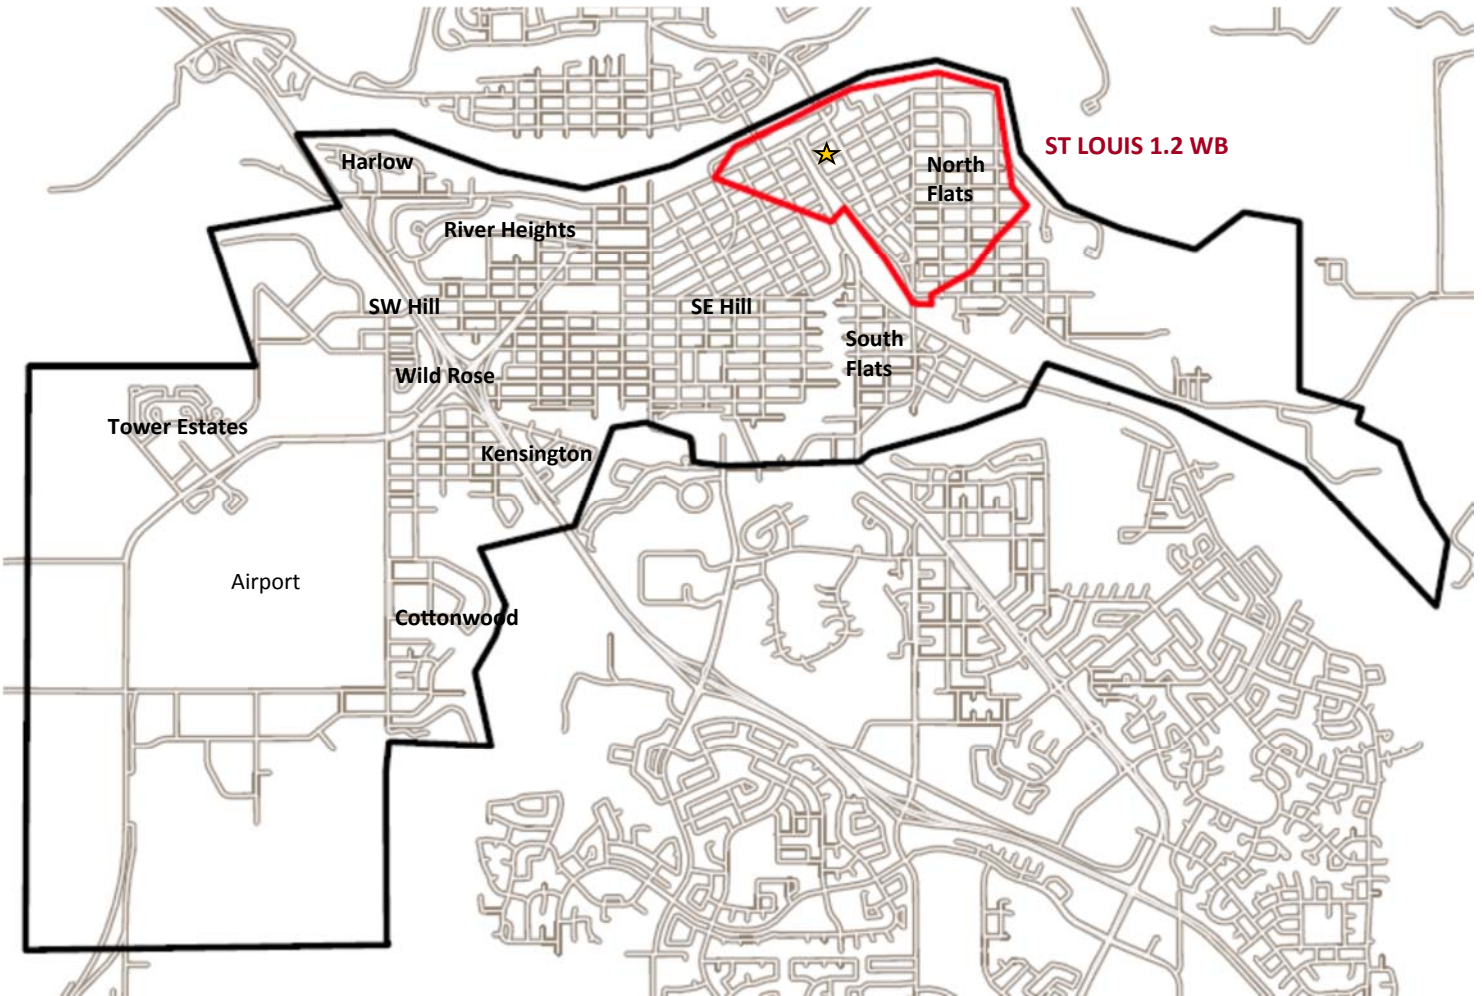

St. Louis School
Kindergarten to Grade 6
861 - 4th Street SE

- * red line indicates 1.2 km walk boundary
- * black line indicates school boundary

All students in North and South Flats, SE and SW Hill, Harlow, River Heights, Kensington, Tower Estates, Cottonwood & Wild Rose Trailer Court area. All students living in area East of Medicine Hat who are North of Hwy #41A and South of Saskatchewan River.