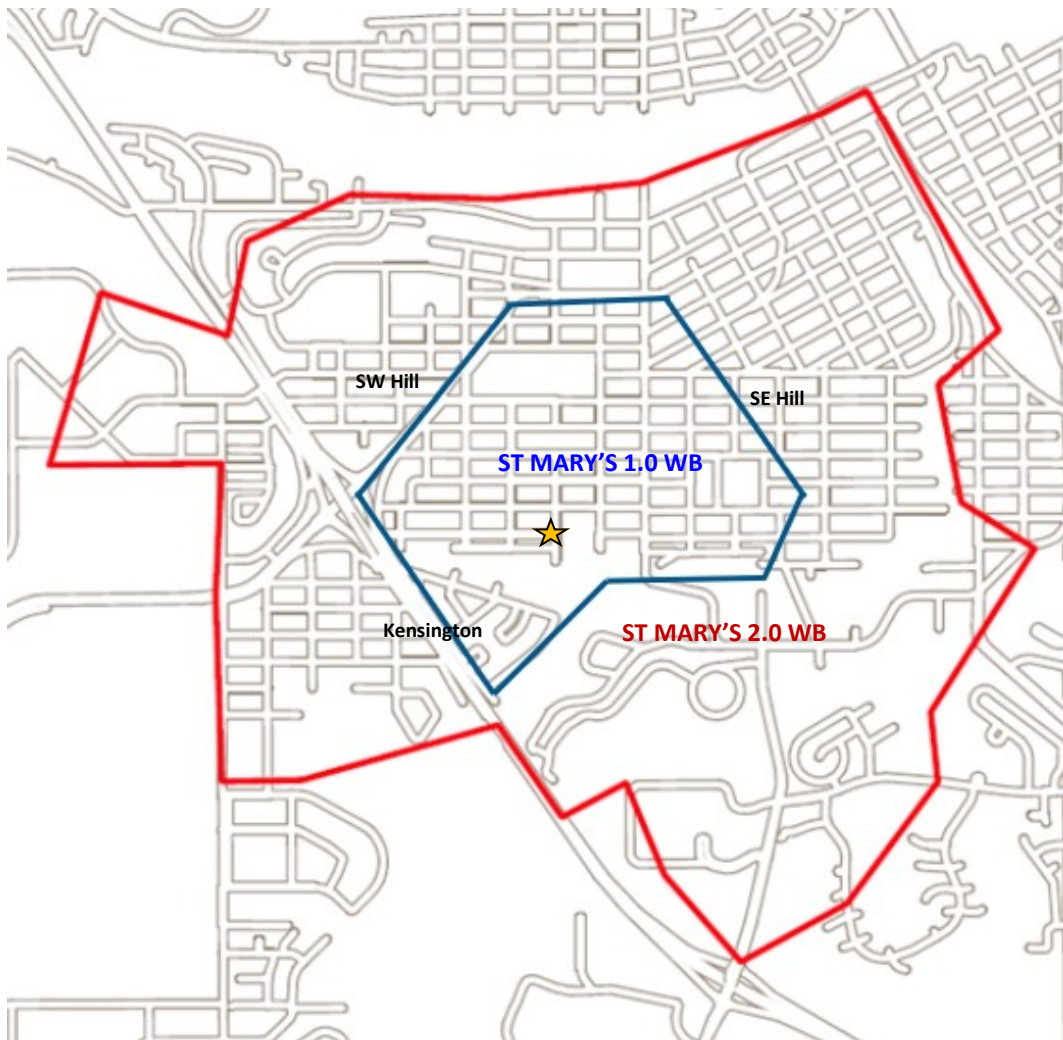

St. Mary's School

Grades 6 to 9

155 - 11th Street SW

- Blue line—1.0km walk boundary (grade 6 only)
- Red line—2.0 km walk boundary (grade 7-9 only)

Grades 7 – 9: All division attendance zones (with the exception of Hamptons, Southridge, Saamis Heights, Vista Heights and Hamptons).

Grades 6 – 9: All division attendance zones for French Immersion, Fine Arts Academy and Sports and Wellness Academy.

Grade 6: English General Studies: All students in areas East of 13th Avenue and Southlands. All students in Dunmore. All students East of Medicine Hat South of Hwy #41A. All students in area West of Medicine Hat South of Hwy #1. All students South of South Boundary Road.